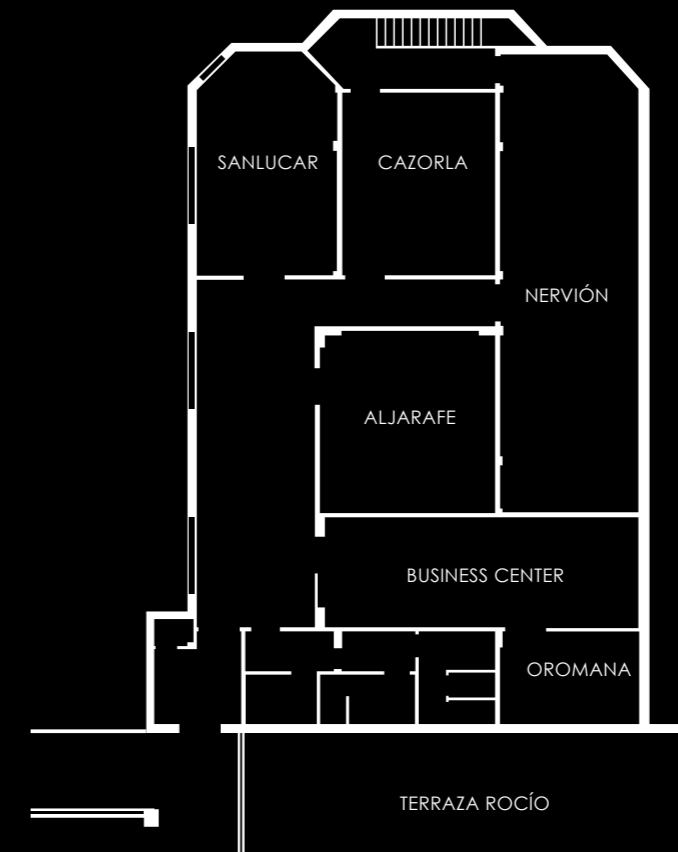

SALONES, DIMENSIONES Y CAPACIDADES
MEETING ROOMS, MEASUREMENTS & CAPACITIES

PRIMERA PLANTA · FIRST FLOOR